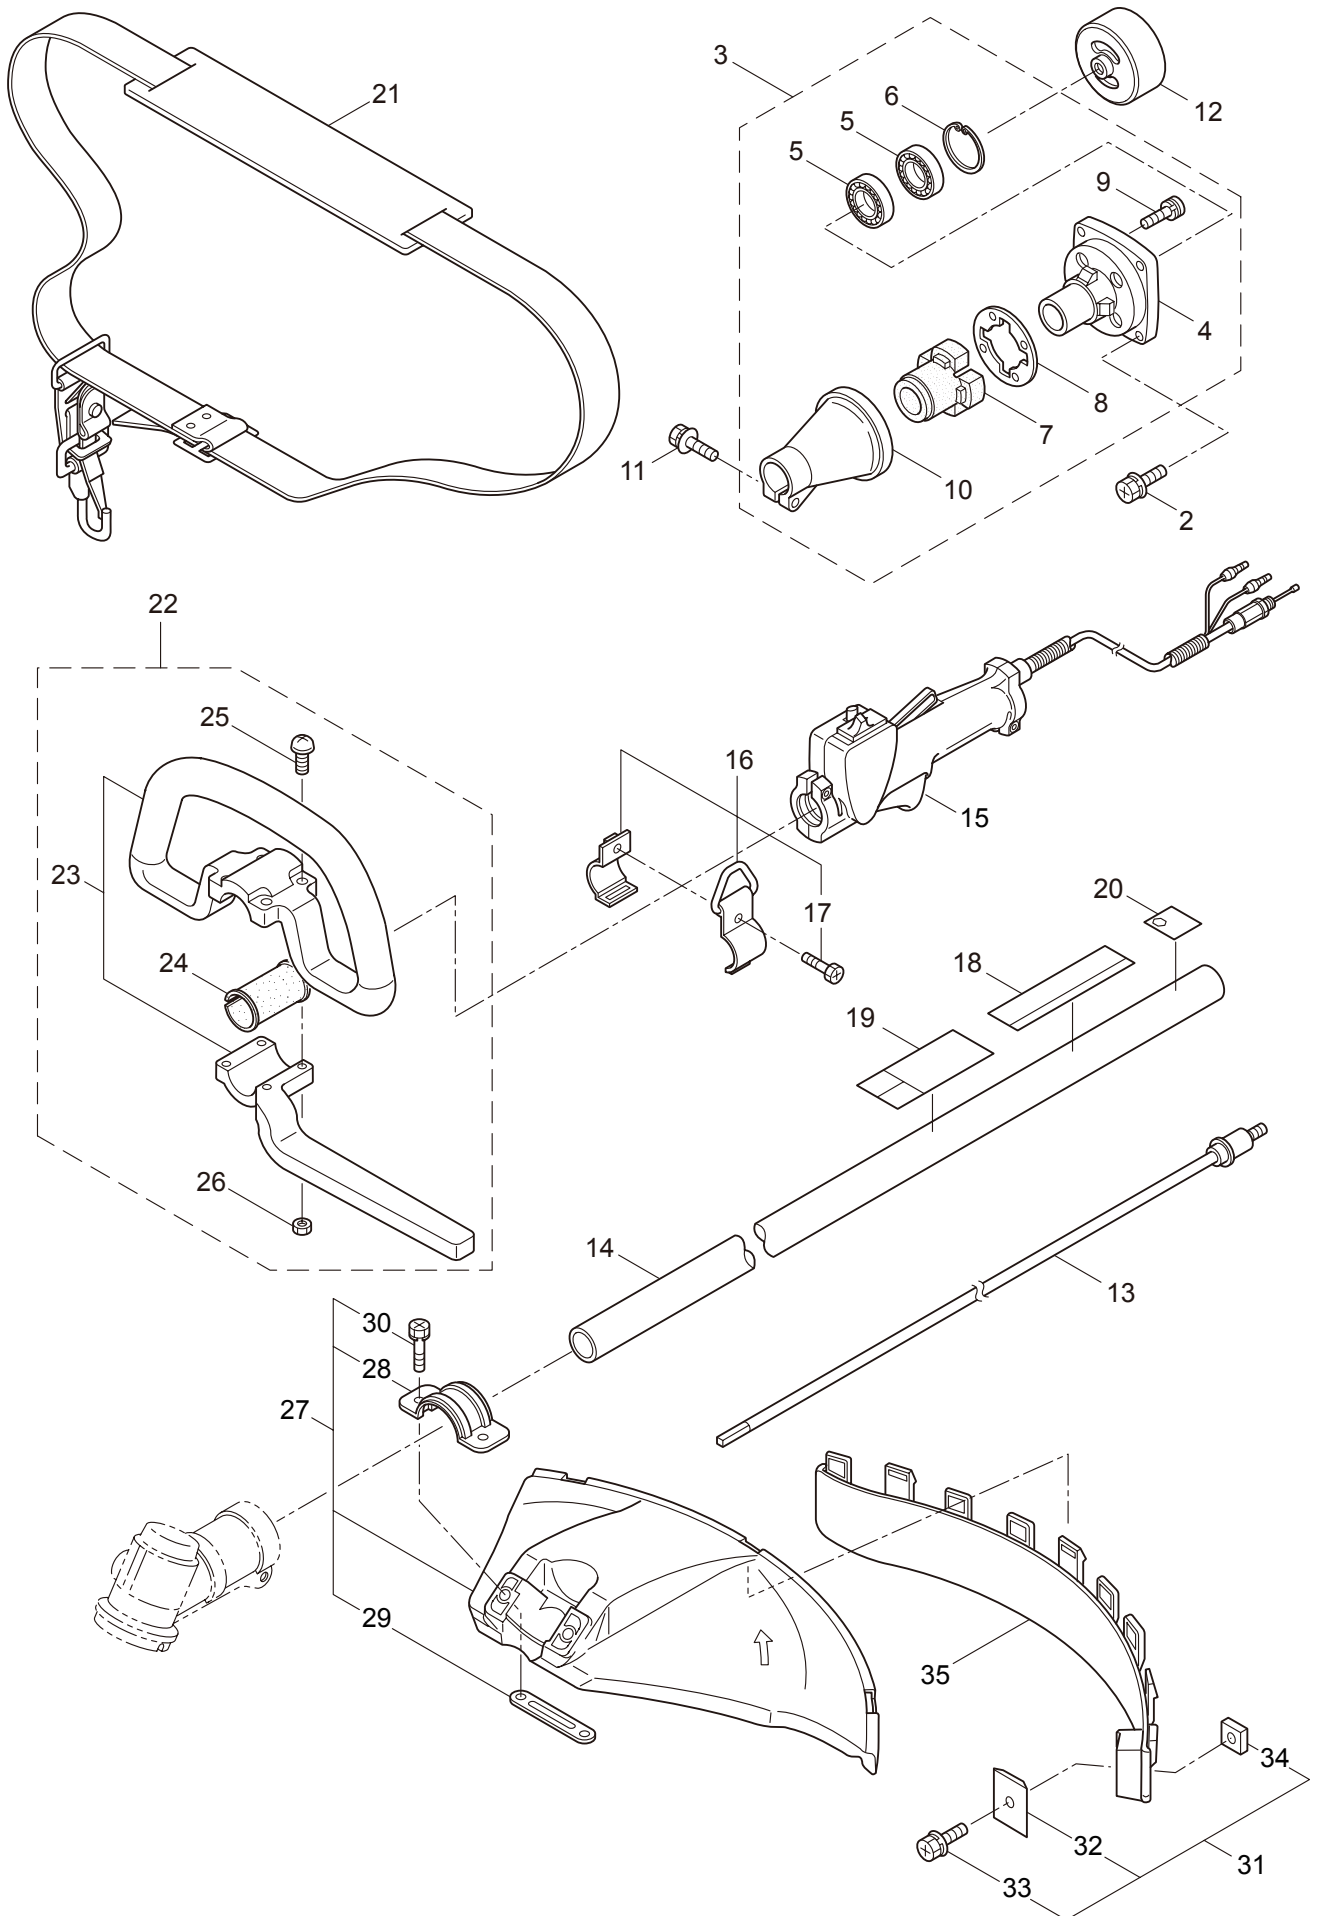

PARTS LIST

BC320

CONTENTS

1. MAIN BODY	1 ~ 2
2. GEARCASE.....	3 ~ 4
3. ENGINE	5 ~ 8
4. CARBURETOR, FUEL TANK	9 ~ 10

2009. 01.

P/N 522095-1

1. BC320
MAIN BODY

Ref. No.	Part No.	Part Name	Q'ty	Remarks
1-1	363421	BC320	1	
1-2	817002	Bolt	4	M5x20
1-3	215512	Clutch Case Ass'y	1	Incl.4-10
1-4	214592	Bearing Case	1	
1-5	214161	Bearing	2	#6000ZZ
1-6	054676	Snap Ring	1	#26
1-7	214162	Buffer	1	
1-8	214163	Washer	1	
1-9	092033	Screw	4	M5x15
1-10	214593	Driveshaft Tube Adapter	1	
1-11	092561	Bolt	1	M5x25
1-12	054677	Clutch Drum	1	
1-13	219268	Driveshaft Ass'y	1	
1-14	224122	Driveshaft Tube	1	
1-15	229001	Throttle Trigger	1	
1-16	054691	Hanging Bracket Ass'y	1	Incl.17
1-17	089738	Bolt	1	M5x15
1-18	216193	Label	1	BC320
1-19	223188	Label	1	
1-20	228043	Label	1	
1-21	220533	Hanging Strap Ass'y	1	
1-22	222454	Loop Handle Ass'y	1	Incl.23-26
1-23	222520	Loop Handle	1	
1-24	213171	Packing	1	
1-25	222142	Screw	4	M5x28
1-26	081027	Nut	4	M5
1-27	228302	Safety Cover Ass'y	1	Incl.28-30
1-28	227822	Bracket	1	
1-29	227819	Bracket	1	
1-30	092555	Bolt	2	M6x30
1-31	228301	Code Cutter Ass'y	1	Incl.32-34
1-32	227823	Code Cutter	1	
1-33	817002	Bolt	1	M5x20
1-34	228325	Nut	1	
1-35	227812	Extension	1	

2. BC320 GEARCASE

Ref. No.	Part No.	Part Name	Q'ty	Remarks
2-1	228403	Gearcase Ass'y	1	Incl.2-17
2-2	225960	Gearcase	1	
2-3	089101	Bolt	1	M8x10
2-4	227990	Bearing	1	#608
2-5	228416	Gear Set	1	
2-6	225896	Bolt	1	M5x10
2-7	227991	Bearing	1	#6001DDU
2-8	055185	Snap Ring	1	#28
2-9	227992	Bearing	1	#609
2-10	227993	Bearing	1	#609Z
2-11	228477	Snap Ring	1	#9
2-12	140270	Snap Ring	1	#24
2-13	092561	Bolt	1	M5x25
2-14	212986	Boss Adapter	1	
2-15	140275	Clamping Washer	1	
2-16	215547	Stabilizer	1	
2-17	215610	Bolt	1	M8x22,Counterclockwise
2-18	229486	Instruction Manual	1	
2-19	210418	Box Spanner	1	13x19x(+)
2-20	022865	Double-ended Wrench	1	8x10
2-21	210181	Lever Handle	1	3.5x170L
2-22	220534	Blade Cover	1	
2-23	227910	3-Teeth Blade	1	
2-24	229902	Nylon Head (L) 4	1	
2-25	522095	Parts List	1	BC320