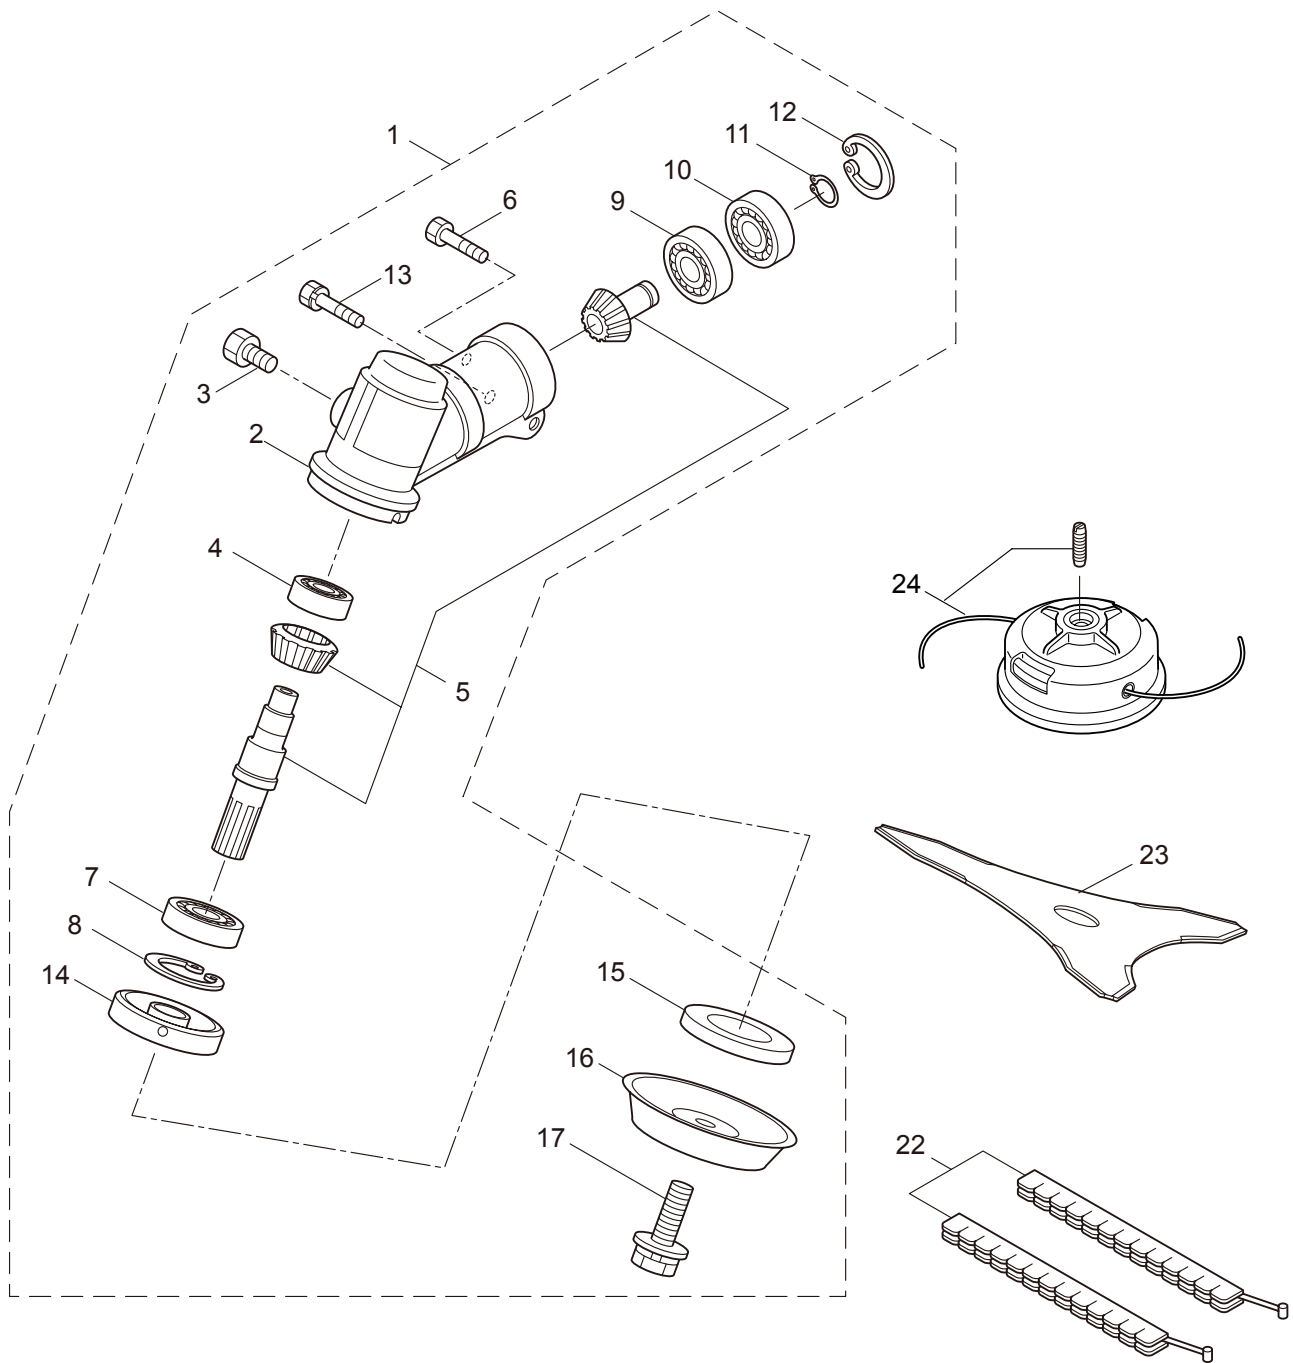

PARTS LIST

BC320

CONTENTS

1. MAIN BODY	1 ~ 2
2. GEARCASE.....	3 ~ 4
3. ENGINE	5 ~ 8
4. CARBURETOR, FUEL TANK	9 ~ 10

2009. 01.

P/N 522095-1

1. BC320
MAIN BODY

Ref. No.	Part No.	Part Name	Q'ty	Remarks
1-1	363421	BC320	1	
1-2	817002	Bolt	4	M5x20
1-3	215512	Clutch Case Ass'y	1	Incl.4-10
1-4	214592	Bearing Case	1	
1-5	214161	Bearing	2	#6000ZZ
1-6	054676	Snap Ring	1	#26
1-7	214162	Buffer	1	
1-8	214163	Washer	1	
1-9	092033	Screw	4	M5x15
1-10	214593	Driveshaft Tube Adapter	1	
1-11	092561	Bolt	1	M5x25
1-12	054677	Clutch Drum	1	
1-13	219268	Driveshaft Ass'y	1	
1-14	224122	Driveshaft Tube	1	
1-15	229001	Throttle Trigger	1	
1-16	054691	Hanging Bracket Ass'y	1	Incl.17
1-17	089738	Bolt	1	M5x15
1-18	216193	Label	1	BC320
1-19	223188	Label	1	
1-20	228043	Label	1	
1-21	220533	Hanging Strap Ass'y	1	
1-22	222454	Loop Handle Ass'y	1	Incl.23-26
1-23	222520	Loop Handle	1	
1-24	213171	Packing	1	
1-25	222142	Screw	4	M5x28
1-26	081027	Nut	4	M5
1-27	228302	Safety Cover Ass'y	1	Incl.28-30
1-28	227822	Bracket	1	
1-29	227819	Bracket	1	
1-30	092555	Bolt	2	M6x30
1-31	228301	Code Cutter Ass'y	1	Incl.32-34
1-32	227823	Code Cutter	1	
1-33	817002	Bolt	1	M5x20
1-34	228325	Nut	1	
1-35	227812	Extension	1	

2. BC320 GEARCASE

Ref. No.	Part No.	Part Name	Q'ty	Remarks
2-1	228403	Gearcase Ass'y	1	Incl.2-17
2-2	225960	Gearcase	1	
2-3	089101	Bolt	1	M8x10
2-4	227990	Bearing	1	#608
2-5	228416	Gear Set	1	
2-6	225896	Bolt	1	M5x10
2-7	227991	Bearing	1	#6001DDU
2-8	055185	Snap Ring	1	#28
2-9	227992	Bearing	1	#609
2-10	227993	Bearing	1	#609Z
2-11	228477	Snap Ring	1	#9
2-12	140270	Snap Ring	1	#24
2-13	092561	Bolt	1	M5x25
2-14	212986	Boss Adapter	1	
2-15	140275	Clamping Washer	1	
2-16	215547	Stabilizer	1	
2-17	215610	Bolt	1	M8x22,Counterclockwise
2-18	229486	Instruction Manual	1	
2-19	210418	Box Spanner	1	13x19x(+)
2-20	022865	Double-ended Wrench	1	8x10
2-21	210181	Lever Handle	1	3.5x170L
2-22	220534	Blade Cover	1	
2-23	227910	3-Teeth Blade	1	
2-24	229902	Nylon Head (L) 4	1	
2-25	522095	Parts List	1	BC320