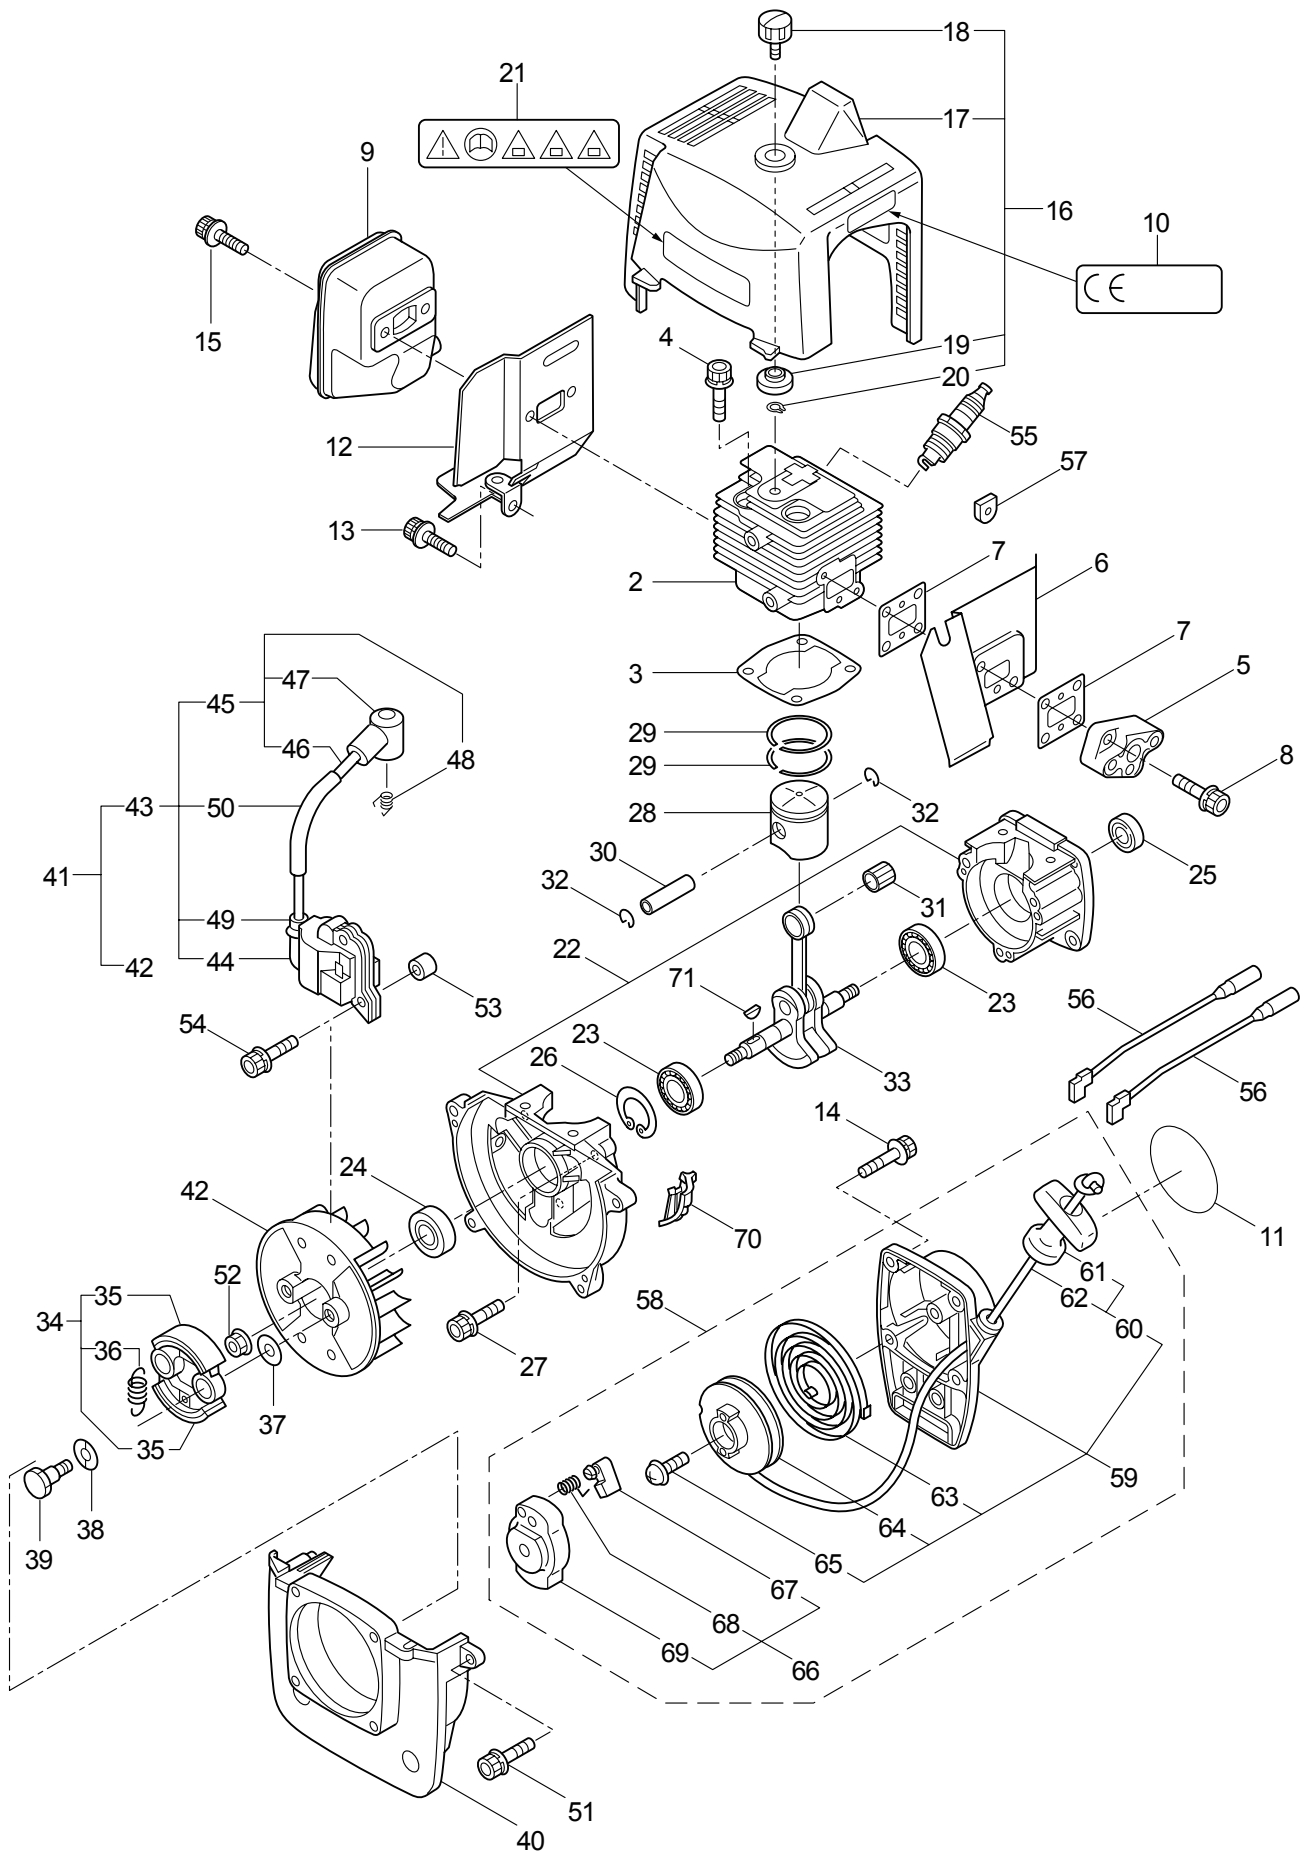

3.BC320
ENGINE

Ref. No.	Part No.	Part Name	Q'ty	Remarks
3-1	858246	Engine	1	AE320/139
3-2	261360	Cylinder	1	New gasket required
3-3	261528	Gasket	1	
3-4	261250	Cap Screw	4	M5x20
3-5	261938	Insulator	1	New gasket required
3-6	261364	Air Duct	1	
3-7	261171	Gasket	2	
3-8	265924	Cap Screw	2	M5x25
3-9	280619	Muffler	1	
3-10	267561	Label	1	
3-11	266524	Label	1	
3-12	261833	Gasket	1	
3-13	261607	Cap Screw	1	M5x16
3-14	261257	Cap Screw	4	M4x16
3-15	266402	Cap Screw	2	M5x55
3-16	265304	Top Cover Ass'y	1	Incl.17-20
3-17	265305	Top Cover	1	
3-18	261018	Knob	1	
3-19	261020	Spacer	1	
3-20	261734	Snap Ring	1	#5
3-21	265694	Label	1	
3-22	261379	Crankcase	1	
3-23	261384	Bearing	2	#6201C3
3-24	261385	Oil Seal	1	ISCD12327
3-25	261386	Oil Seal	1	ISCD12227
3-26	016732	Snap Ring	1	#32
3-27	261612	Cap Screw	3	M5x30
3-28	266980	Piston	1	
3-29	261390	Piston Ring	2	(2)Required
3-30	261555	Piston Pin	1	7x10x31.5L
3-31	261392	Bearing,Needle	1	KBK10x14x12.5x1
3-32	261393	Clip,Piston Pin	2	
3-33	261395	Crankshaft/Conn.Rod Ass'y	1	
3-34	264503	Clutch Ass'y	1	Incl.35,36
3-35	264504	Clutch Shoe	2	(2)Required
3-36	263614	Spring,Clutch	1	
3-37	261189	Washer	2	6x16.5x1.2
3-38	261777	Wave Washer	2	
3-39	264505	Bolt	2	
3-40	281325	Fan Cover	1	
3-41	267391	Magneto Ass'y	1	Incl.42-50
3-42	261356	Rotor/Fan	1	
3-43	267400	Ignition Coil Ass'y	1	Incl.44-50
3-44	267401	Coil	1	
3-45	267403	Spark Plug Wire Ass'y	1	Incl.46-48