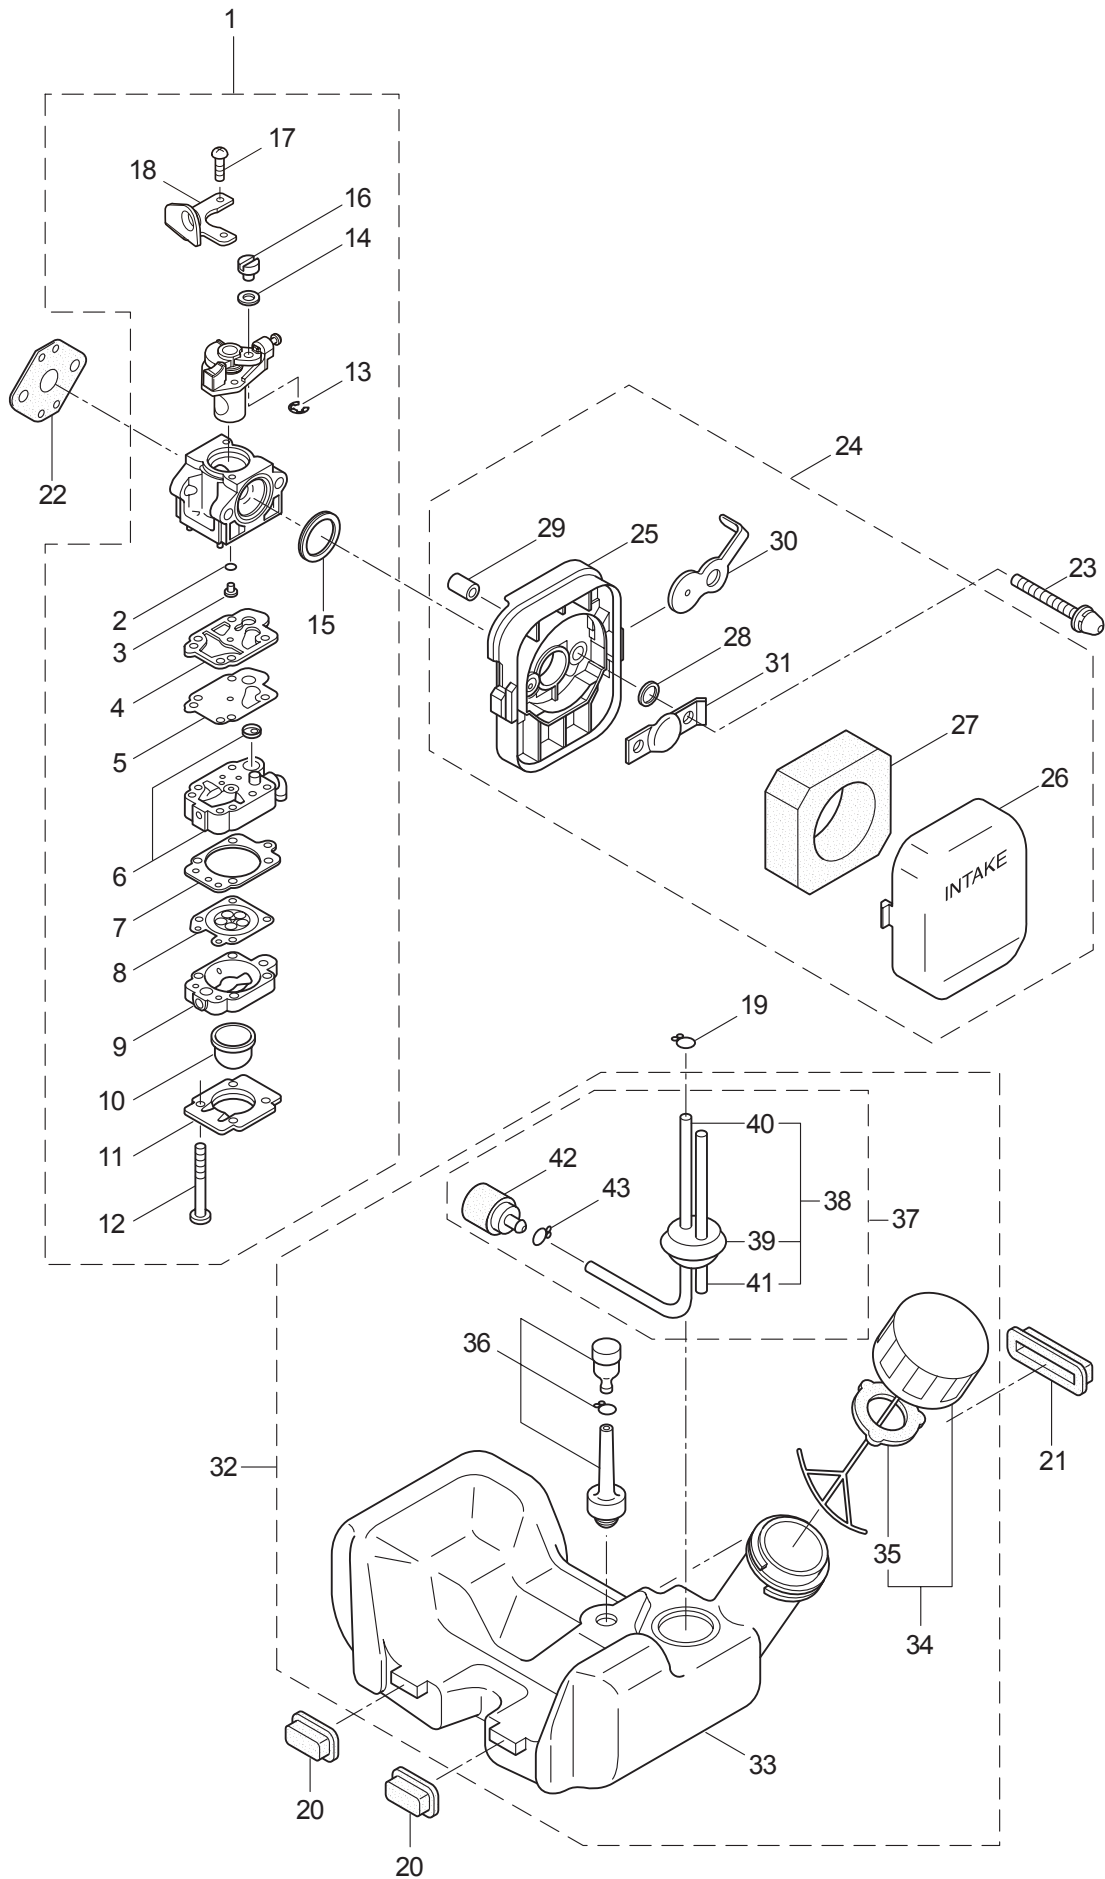

4. BC320
CARBURETOR, FUEL TANK

Ref. No.	Part No.	Part Name	Q'ty	Remarks
4-1	284085	Carburetor Ass'y	1	Incl.2-18
4-2	261871	O-Ring	1	
4-3	266175	Main Jet	1	#40.5
4-4	262995	Gasket	1	
4-5	262994	Diaphragm,Fuel Pump	1	
4-6	263739	Pump Body	1	
4-7	262993	Gasket	1	
4-8	261873	Diaphragm,Metering	1	
4-9	262991	Purge Body	1	
4-10	261874	Primer Bulb	1	
4-11	262992	Cover Plate	1	
4-12	262996	Screw	4	
4-13	261876	E-Ring	1	
4-14	264678	Washer	1	
4-15	261657	Packing	1	
4-16	261658	Swivel	1	
4-17	261875	Screw	2	
4-18	264677	Bracket	1	
4-19	261117	Clip	1	
4-20	261118	Pad	2	
4-21	261119	Pad	1	
4-22	261864	Gasket	1	
4-23	264016	Cap Screw	2	M5x60
4-24	262902	Air Filter Ass'y	1	Incl.25-31
4-25	263005	Housing	1	
4-26	262998	Cover	1	
4-27	263006	Element	1	
4-28	263000	Washer	1	
4-29	263001	Sleeve	2	
4-30	263007	Choke Valve	1	
4-31	263003	Plate	1	
4-32	268141	Fuel Tank Ass'y	1	Incl.33-43
4-33	261965	Fuel Tank	1	
4-34	262726	Fuel Tank Cap Ass'y	1	Incl.35
4-35	261105	Gasket	1	
4-36	261696	Breather Ass'y	1	
4-37	265752	Fuel Pipe Pick-up Ass'y	1	Incl.38-43
4-38	264031	Fuel Pipe Ass'y	1	Incl.39-41
4-39	261115	Grommet	1	
4-40	261690	Fuel Pipe	1	160L
4-41	263038	Return Pipe	1	3x6x85L
4-42	264653	Filter Ass'y	1	
4-43	261117	Clip	1