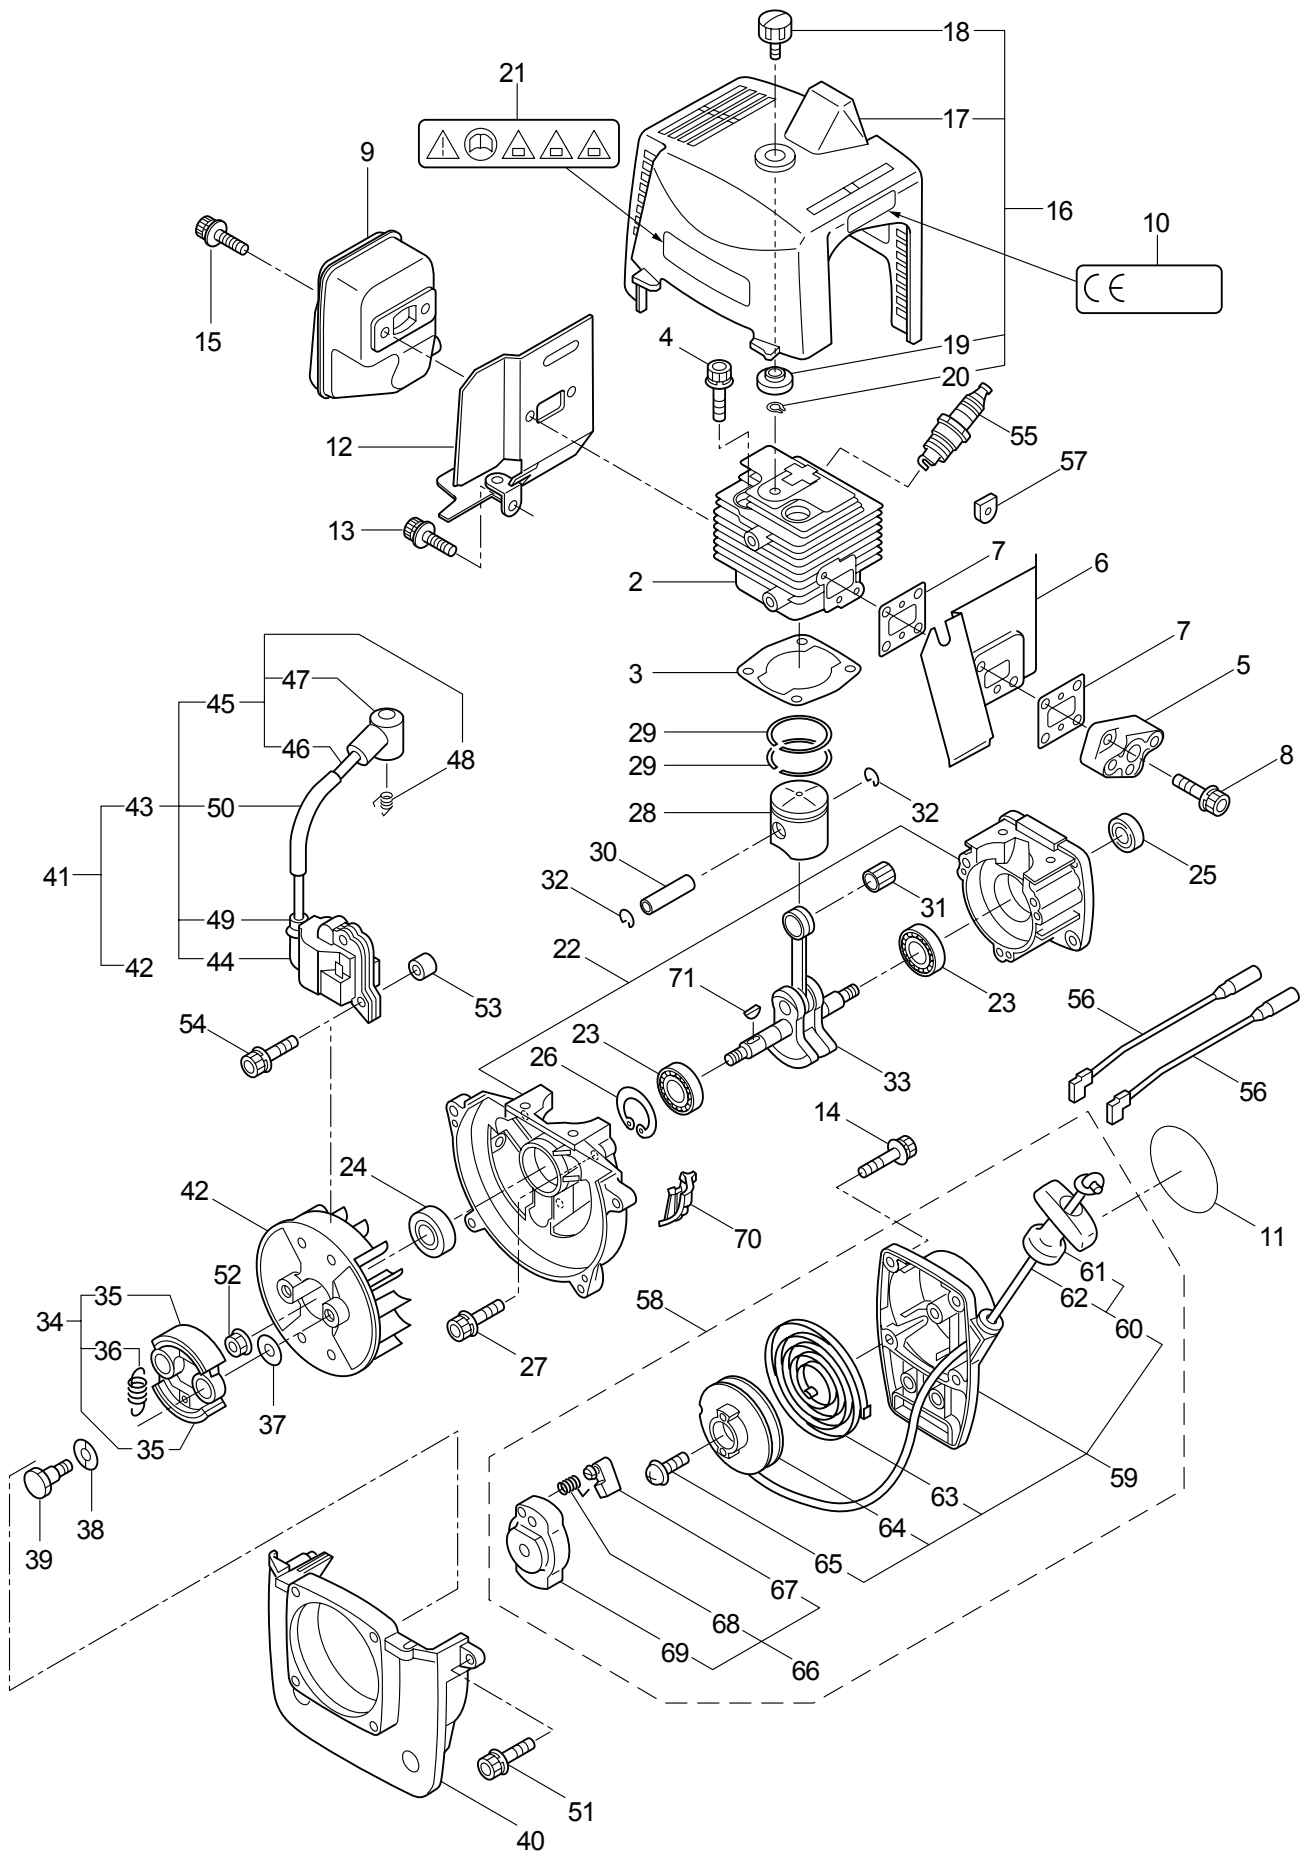

3. BC320 ENGINE

Ref. No.	Part No.	Part Name	Q'ty	Remarks
3-46	267404	Spark Plug Wire	1	
3-47	261074	Plug Boot	1	
3-48	261075	Connector	1	
3-49	261072	Cap	1	
3-50	269418	Insulator	1	
3-51	261250	Cap Screw	4	M5x20
3-52	261417	Nut,Rotor	1	M8
3-53	280381	Spacer	2	
3-54	261256	Cap Screw	2	M4x25
3-55	262483	Spark Plug	1	NGK BPMR6Y
3-56	267492	Lead	2	130L
3-57	261202	Grommet	1	
3-58	261419	Recoil Starter Ass'y	1	Incl.59-69
3-59	261420	Recoil Ass'y	1	Incl.60-65
3-60	261723	Rope Ass'y	1	Incl.61,62
3-61	261725	Starter Grip	1	
3-62	261724	Starter Rope	1	3x890L
3-63	261721	Spiral Spring	1	
3-64	261720	Pulley	1	
3-65	262922	Screw	1	
3-66	263475	Starter Pawl Ass'y	1	Incl.67-69
3-67	263477	Pawl	1	
3-68	261728	Return Spring	1	
3-69	263476	Pawl Case	1	
3-70	265458	Screen	1	
3-71	261076	Woodruff Key	1	3x10